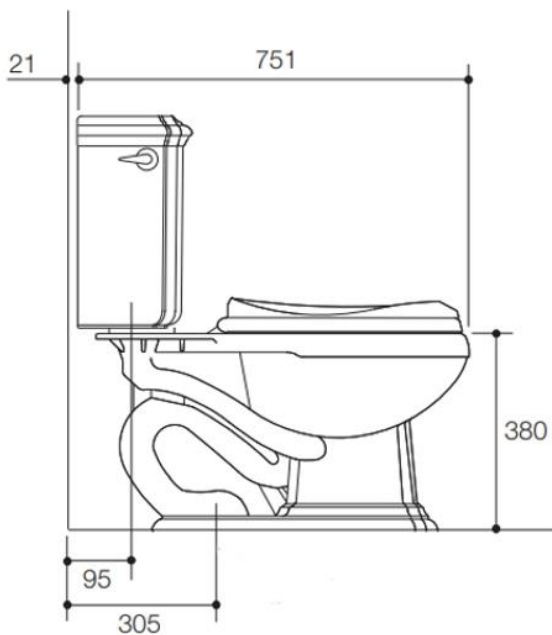

Brand : KOHLER
Name : PORTRAIT 2-Piece elongated toilet with French Curve quiet close seat 6L
Item Code : K4217T-0
K4590T-0 –Tank
K4713T-0 - Seat
Designer :
Color / Finish: White
Dimensions : 751 x 520 x 838 mm

Product info:

- PORTRAIT 2-Piece elongated toilet
- French Curve quiet close seat
- (Requires K4590T-0 and K4713T-0)

Add-ons:

- Flexible hose ½ x ½
- Floor flange
- Angel valve ½ x ½

Flushing of pipe must be done before fittings are installed. Failure to do so voids the warranty.