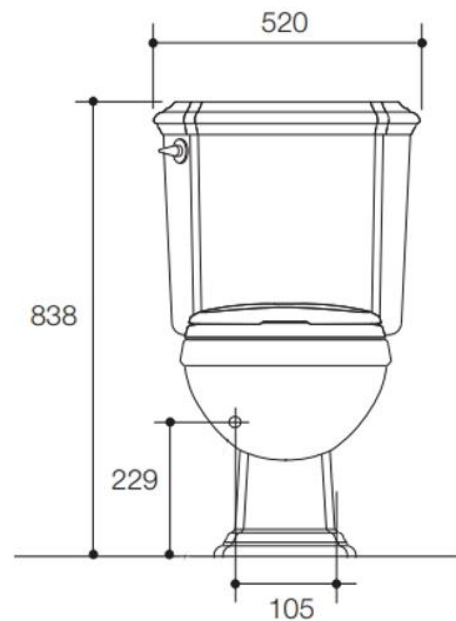

Brand : KOHLER
Name : PORTRAIT 2-Piece elongated toilet with French Curve quiet close seat 6L
Item Code : K4217T-0
K4590T-0 –Tank
K4713T-0 - Seat
Designer :
Color / Finish: White
Dimensions : 751 x 520 x 838 mm

Product info:

- PORTRAIT 2-Piece elongated toilet
- French Curve quiet close seat
- (Requires K4590T-0 and K4713T-0)

Add-ons:

- Flexible hose ½ x ½
- Floor flange
- Angel valve ½ x ½

Flushing of pipe must be done before fittings are installed. Failure to do so voids the warranty.